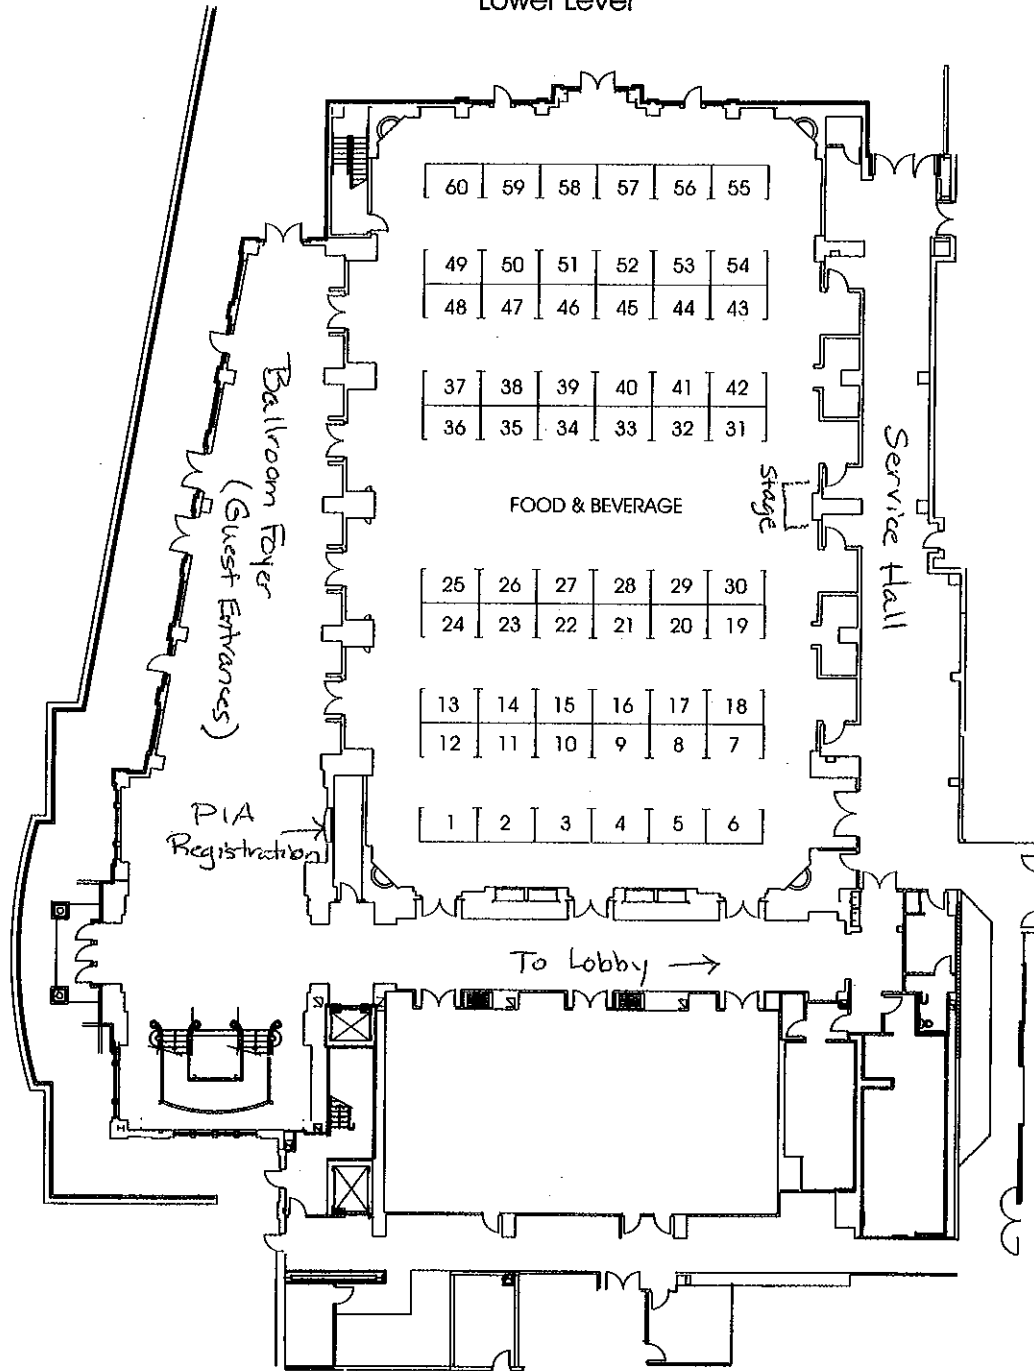

Williamsburg Lodge

Lower Level

All Booths 10 ft. Wide x 6 ft. Deep

EVENT: Professional Insurance Agents	Version: A1
EVENT DATE: June 27, 2010	Revised: 11-20-09
LOCATION: Virginia Room & Foyer	
SCALE: 1":32' BOOTHS: 6x10'	