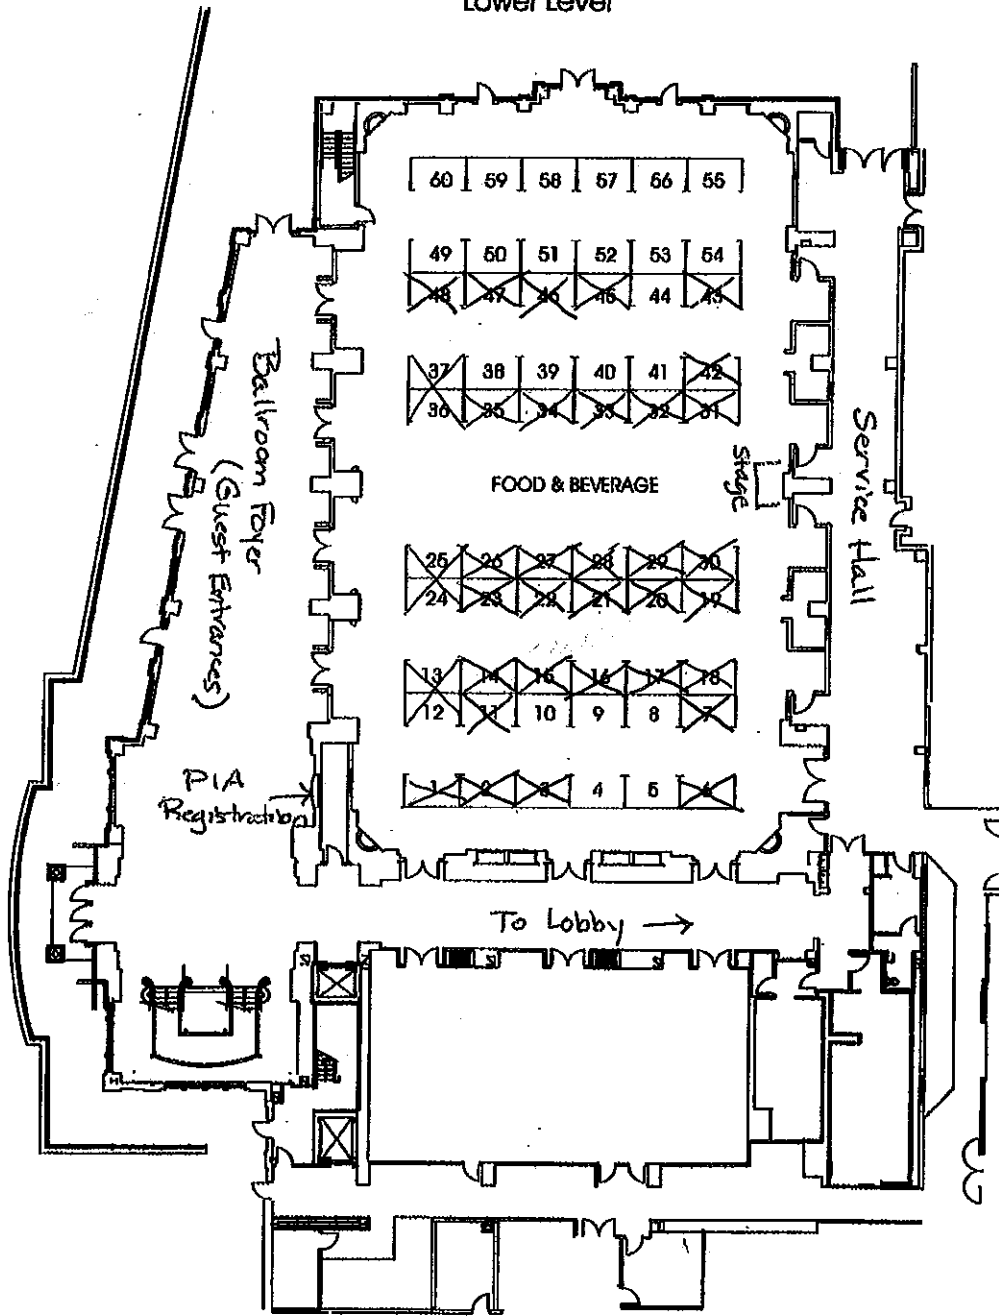

# Williamsburg Lodge

Lower Level

All Booths 10 ft. Wide x 6 ft. Deep

EVENT: Professional Insurance Agents	Version: A1
EVENT DATE: June 27, 2010	Revised: 11-20-09
LOCATION: Virginia Room & Foyer	
SCALE: 1"=32' BOOTH: 6'x10'	